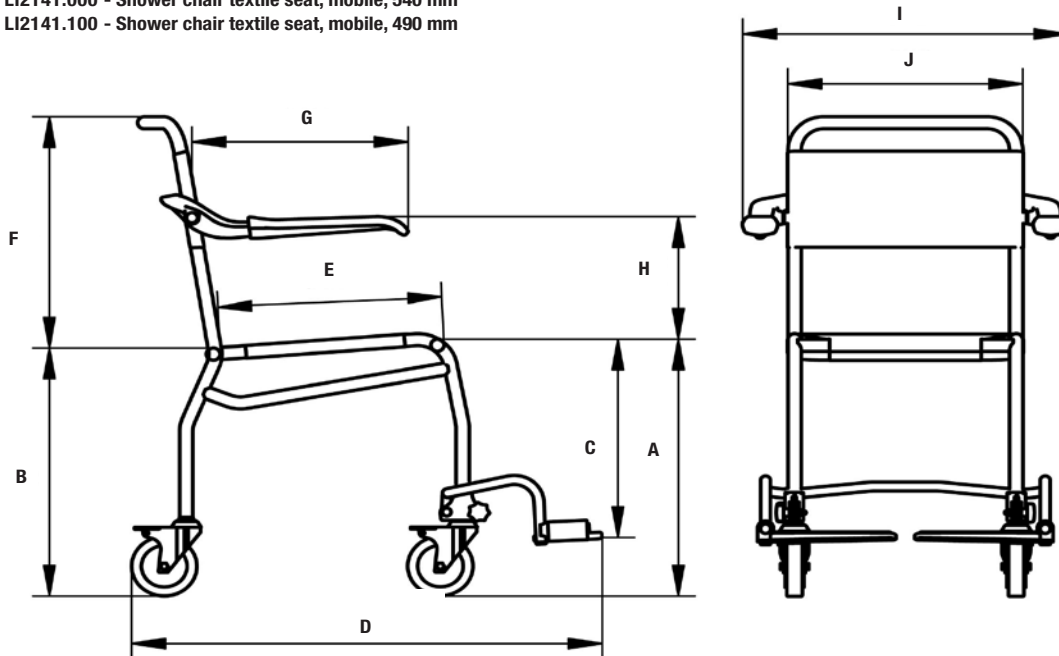

Technical drawings

Shower chair textile seat, mobile

Article no:

LI2140.000 - Shower chair textile seat, mobile without footrests, 540 mm

LI2140.100 - Shower chair textile seat, mobile without footrests, 490 mm

LI2141.000 - Shower chair textile seat, mobile, 540 mm

LI2141.100 - Shower chair textile seat, mobile, 490 mm

	A	B
LI2140.000/ LI2141.000	540 mm/21.3"	520 mm/20.5"
LI2140.100/ LI2141.100	490 mm/19.3"	470 mm/18.5"

	C
LI2141.000	280-410 mm/11"-16.1"
LI2141.100	280-360 mm/11"-14.2"

	mm	inch
D	900	35.4"
E	450	17.7"
F	490	19.3"
G	415	16.3"
H	250	9.8"
I	625	24.6"
J	450	17.7"