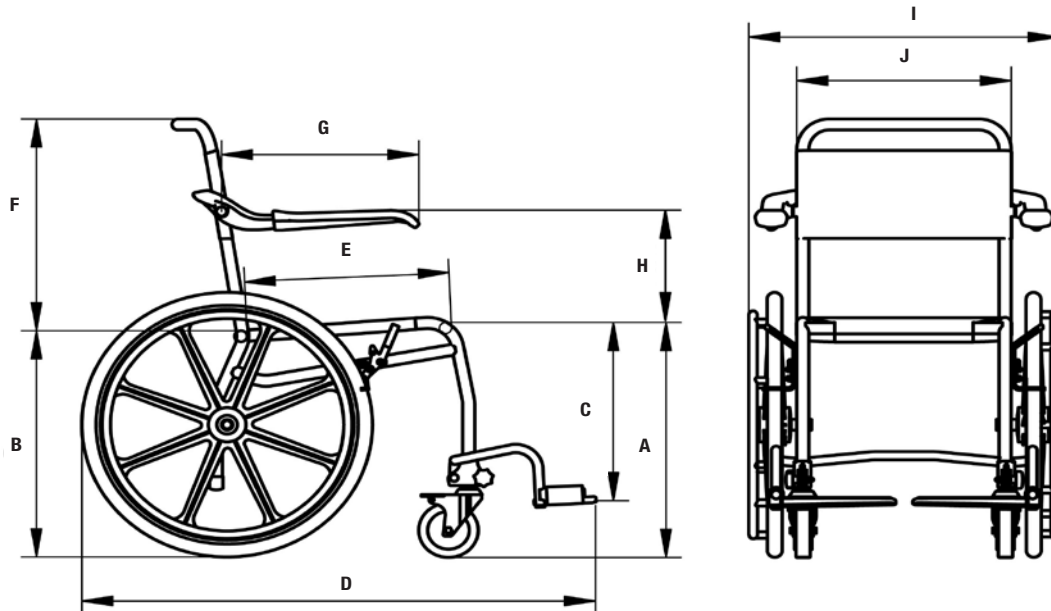

Technical drawings

Shower chair textile seat, self-propelled

Article no:

LI2142.000 - Shower chair textile seat, self-propelled, 540 mm

LI2142.100 - Shower chair textile seat, self-propelled, 490 mm

LI2142.108 - Swimming pool hoist chair, self-propelled

	A	B	C
LI2142.000	540 mm/21.3"	520 mm/20.5"	280-410 mm/11"-16.1"
LI2142.100/LI2142.108	490 mm/19.3"	470 mm/18.5"	280-360 mm/11"-14.2"

	mm	inch
D	1080	42.5"
E	450	17.7"
F	490	19.3"
G	415	16.3"
H	250	9.8"
I	650	25.6"
J	450	17.7"