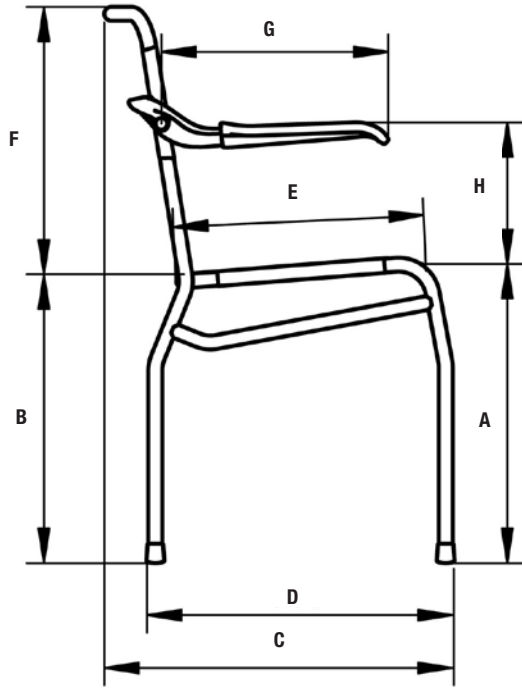

Technical drawings

Shower chair textile seat

Article no:

LI2139.000 - Shower chair textile seat, 640 mm

LI2139.100 - Shower chair textile seat, 490 mm

	A	B
LI2139.000	540 mm/21.3"	520 mm/20.5"
LI2139.100	490 mm/19.3"	470 mm/18.5"

	mm	inch
C	635	25"
D	555	21.9"
E	450	17.7"
F	490	19.3"
G	415	16.3"
H	250	9.8"
I	625	24.6"