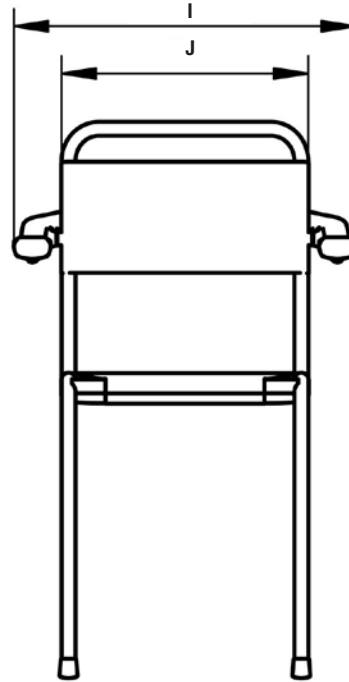

Technical drawings

Shower chair textile seat

Article no:

LI2139.000 - Shower chair textile seat, 640 mm

LI2139.100 - Shower chair textile seat, 490 mm

	A	B
LI2139.000	540 mm/21.3"	520 mm/20.5"
LI2139.100	490 mm/19.3"	470 mm/18.5"

	mm	inch
C	635	25"
D	555	21.9"
E	450	17.7"
F	490	19.3"
G	415	16.3"
H	250	9.8"
I	625	24.6"