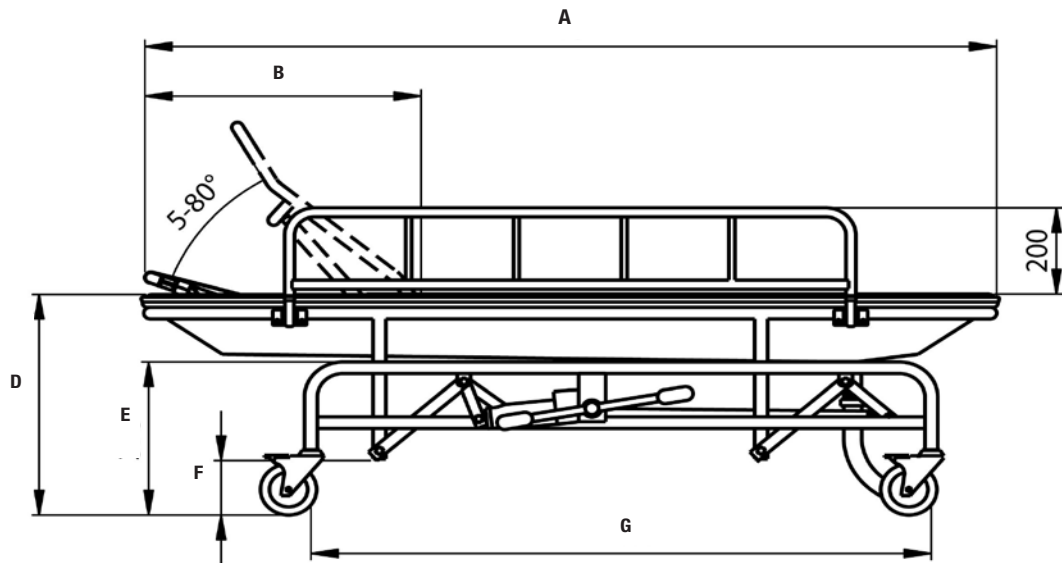

Technical drawings

Shower trolley & Swimming pool shower trolley

	A	B
LI2514.150	1505 mm/59.3"	465 mm/18.3"
LI2514.170	1705 mm/67.1"	615 mm/24.2"
LI2514.190	1905 mm/75"	615 mm/24.2"
LI2514.198	1905 mm/75"	615 mm/24.2"

	mm	inch
C	200	7.9"
D	550-900	21.7"-35.4"
E	375	14.8"
F	130	5.1"
G	1380	54.3"
H	740	29.1"
I	670	26.4"
J	560	22"
K	610	24"