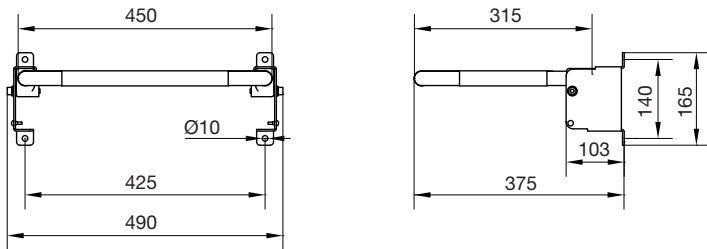

Bathroom adaptations

LinidoSolutions

Technical drawings / Short shower seats

All measurements are in mm. For complete article numbers, please consult the order information document which is available on our website.

Short shower seat | Art. no. LI2221.021x-xx

Short shower seat, with backrest and armrests | Art. no. LI2203.001x-xx