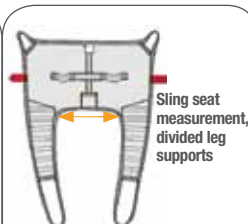

Size guide for SystemRoMedic™ lifting slings

Divided leg supports/High back

Art. No.	Product name	Material / Description	SWL	Size	Rec user weight	Sling seat measurement	Sling overall height
40800002	HighBackSling	polyester	300 kg / 660 lbs	XXS	10-25 kg / 22-55 lbs	20 cm / 8"	77 cm / 30"
40800003	HighBackSling	polyester	300 kg / 660 lbs	XS	20-35 kg / 44-77 lbs	25 cm / 10"	85 cm / 33"
40800004	HighBackSling	polyester	300 kg / 660 lbs	S	30-55 kg / 66-122 lbs	35 cm / 14"	91 cm / 36"
40800006	HighBackSling	polyester	300 kg / 660 lbs	M	50-90 kg / 110-198 lbs	45 cm / 18"	94 cm / 37"
40800007	HighBackSling	polyester	300 kg / 660 lbs	L	80-110 kg / 176-242 lbs	56 cm / 22"	98 cm / 39"
40800008	HighBackSling	polyester	300 kg / 660 lbs	XL	110-160 kg / 242-353 lbs	62 cm / 24"	98 cm / 39"
40800009	HighBackSling	polyester	300 kg / 660 lbs	XXL	130-200 kg / 287-441 lbs	70 cm / 28"	102 cm / 40"
40820002	HighBackSling	polyester net	300 kg / 660 lbs	XXS	10-25 kg / 22-55 lbs	20 cm / 8"	77 cm / 30"
40820003	HighBackSling	polyester net	300 kg / 660 lbs	XS	20-35 kg / 44-77 lbs	25 cm / 10"	85 cm / 33"
40820004	HighBackSling	polyester net	300 kg / 660 lbs	S	30-55 kg / 66-122 lbs	35 cm / 14"	91 cm / 36"
40820006	HighBackSling	polyester net	300 kg / 660 lbs	M	50-90 kg / 110-198 lbs	45 cm / 18"	94 cm / 37"
40820007	HighBackSling	polyester net	300 kg / 660 lbs	L	80-110 kg / 176-242 lbs	56 cm / 22"	98 cm / 39"
40820008	HighBackSling	polyester net	300 kg / 660 lbs	XL	110-160 kg / 242-353 lbs	62 cm / 24"	98 cm / 39"
40820009	HighBackSling	polyester net	300 kg / 660 lbs	XXL	130-200 kg / 287-441 lbs	70 cm / 28"	102 cm / 40"
40822002	HighBackSling	polyester net, <i>not reinf.</i>	300 kg / 660 lbs	XXS	10-25 kg / 22-55 lbs	20 cm / 8"	77 cm / 30"
40822003	HighBackSling	polyester net, <i>not reinf.</i>	300 kg / 660 lbs	XS	20-35 kg / 44-77 lbs	25 cm / 10"	85 cm / 33"
40822004	HighBackSling	polyester net, <i>not reinf.</i>	300 kg / 660 lbs	S	30-55 kg / 66-122 lbs	35 cm / 14"	91 cm / 36"
40822006	HighBackSling	polyester net, <i>not reinf.</i>	300 kg / 660 lbs	M	50-90 kg / 110-198 lbs	45 cm / 18"	94 cm / 37"
40822007	HighBackSling	polyester net, <i>not reinf.</i>	300 kg / 660 lbs	L	80-110 kg / 176-243 lbs	56 cm / 22"	98 cm / 39"
40822008	HighBackSling	polyester net, <i>not reinf.</i>	300 kg / 660 lbs	XL	110-160 kg / 242-353 lbs	62 cm / 24"	98 cm / 39"
40822009	HighBackSling	polyester net, <i>not reinf.</i>	300 kg / 660 lbs	XXL	130-200 kg / 287-441 lbs	70 cm / 28"	102 cm / 40"
40852002	HighBackSling	plastic net	300 kg / 660 lbs	XXS	10-25 kg / 22-55 lbs	20 cm / 8"	77 cm / 30"
40852003	HighBackSling	plastic net	300 kg / 660 lbs	XS	20-35 kg / 44-77 lbs	25 cm / 10"	85 cm / 33"
40852004	HighBackSling	plastic net	300 kg / 660 lbs	S	30-55 kg / 66-122 lbs	35 cm / 14"	91 cm / 36"
40852006	HighBackSling	plastic net	300 kg / 660 lbs	M	50-90 kg / 110-198 lbs	45 cm / 18"	94 cm / 37"
40852007	HighBackSling	plastic net	300 kg / 660 lbs	L	80-110 kg / 176-242 lbs	56 cm / 22"	98 cm / 39"
40852008	HighBackSling	plastic net	300 kg / 660 lbs	XL	110-160 kg / 242-353 lbs	62 cm / 24"	98 cm / 39"
40852009	HighBackSling	plastic net	300 kg / 660 lbs	XXL	130-200 kg / 287-441 lbs	70 cm / 28"	102 cm / 40"
40890004	HighBackSling	disposable, <i>non-woven</i>	200 kg / 440 lbs	S	30-55 kg / 66-122 lbs	35 cm / 14"	91 cm / 36"
40890006	HighBackSling	disposable, <i>non-woven</i>	200 kg / 440 lbs	M	50-90 kg / 110-198 lbs	45 cm / 18"	94 cm / 37"
40890007	HighBackSling	disposable, <i>non-woven</i>	200 kg / 440 lbs	L	80-110 kg / 176-242 lbs	56 cm / 22"	98 cm / 39"
40890008	HighBackSling	disposable, <i>non-woven</i>	200 kg / 440 lbs	XL	110-160 kg / 242-353 lbs	62 cm / 24"	98 cm / 39"
40890009	HighBackSling	disposable, <i>non-woven</i>	300 kg / 660 lbs	XXL	150-250 kg / 330-551 lbs	70 cm / 28"	102 cm / 40"
40700002	ShellHBSling	polyester	300 kg / 660 lbs	XXS	10-30 kg / 22-66 lbs	17 cm / 7"	80 cm / 31"
40700003	ShellHBSling	polyester	300 kg / 660 lbs	XS	20-35 kg / 44-77 lbs	25 cm / 10"	85 cm / 33"
40700004	ShellHBSling	polyester	300 kg / 660 lbs	S	30-55 kg / 66-122 lbs	35 cm / 14"	94 cm / 37"
40700006	ShellHBSling	polyester	300 kg / 660 lbs	M	50-90 kg / 110-198 lbs	40 cm / 16"	97 cm / 38"
40700007	ShellHBSling	polyester	300 kg / 660 lbs	L	80-120 kg / 176-265 lbs	45 cm / 18"	98 cm / 39"
40700008	ShellHBSling	polyester	300 kg / 660 lbs	XL	110-160 kg / 242-353 lbs	55 cm / 22"	100 cm / 39"
40700009	ShellHBSling	polyester	300 kg / 660 lbs	XXL	150-210 kg / 331-463 lbs	65 cm / 26"	100 cm / 39"
42520002	FlexibleSling	polyester net	300 kg / 660 lbs	XXS	10-30 kg / 22-66 lbs	20 cm / 8"	75 cm / 30"
42520003	FlexibleSling	polyester net	300 kg / 660 lbs	XS	20-35 kg / 44-77 lbs	25 cm / 10"	81 cm / 32"
42520004	FlexibleSling	polyester net	300 kg / 660 lbs	S	25-55 kg / 55-121 lbs	35 cm / 14"	90 cm / 35"
42520006	FlexibleSling	polyester net	300 kg / 660 lbs	M	50-75 kg / 110-165 lbs	45 cm / 18"	102 cm / 40"
42520007	FlexibleSling	polyester net	300 kg / 660 lbs	L	70-110 kg / 154-242 lbs	55 cm / 22"	102 cm / 40"
42520008	FlexibleSling	polyester net	300 kg / 660 lbs	XL	100-130 kg / 220-287 lbs	65 cm / 26"	104 cm / 41"
42522002	FlexibleSling	polyester net, <i>not reinf.</i>	300 kg / 660 lbs	XXS	10-30 kg / 22-66 lbs	20 cm / 8"	75 cm / 30"
42522003	FlexibleSling	polyester net, <i>not reinf.</i>	300 kg / 660 lbs	XS	20-35 kg / 44-77 lbs	25 cm / 10"	81 cm / 32"
42522004	FlexibleSling	polyester net, <i>not reinf.</i>	300 kg / 660 lbs	S	25-55 kg / 55-121 lbs	35 cm / 14"	90 cm / 35"
42522006	FlexibleSling	polyester net, <i>not reinf.</i>	300 kg / 660 lbs	M	50-75 kg / 110-165 lbs	45 cm / 18"	102 cm / 40"
42522007	FlexibleSling	polyester net, <i>not reinf.</i>	300 kg / 660 lbs	L	70-110 kg / 154-242 lbs	55 cm / 22"	102 cm / 40"
42522008	FlexibleSling	polyester net, <i>not reinf.</i>	300 kg / 660 lbs	XL	100-130 kg / 220-287 lbs	65 cm / 26"	104 cm / 41"
42800004	AmpHBSling	polyester	300 kg / 660 lbs	S	35-60 kg / 77-132 lbs	37 cm / 15"	90 cm / 35"
42800006	AmpHBSling	polyester	300 kg / 660 lbs	M	50-80 kg / 110-176 lbs	45 cm / 18"	97 cm / 38"
42800007	AmpHBSling	polyester	300 kg / 660 lbs	L	70-110 kg / 154-242 lbs	50 cm / 20"	100 cm / 39"
42800008	AmpHBSling	polyester	300 kg / 660 lbs	XL	100-130 kg / 220-286 lbs	60 cm / 24"	100 cm / 39"