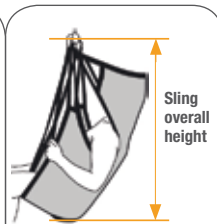

Size guide for SystemRoMedic™ lifting slings

Divided leg supports/High back

Art. No.	Product name	Material / Description	SWL	Size	Rec user weight	Sling seat measurement	Sling overall height
40800002	HighBackSling	polyester	300 kg / 660 lbs	XXS	10-25 kg / 22-55 lbs	20 cm / 8"	77 cm / 30"
40800003	HighBackSling	polyester	300 kg / 660 lbs	XS	20-35 kg / 44-77 lbs	25 cm / 10"	85 cm / 33"
40800004	HighBackSling	polyester	300 kg / 660 lbs	S	30-55 kg / 66-122 lbs	35 cm / 14"	91 cm / 36"
40800006	HighBackSling	polyester	300 kg / 660 lbs	M	50-90 kg / 110-198 lbs	45 cm / 18"	94 cm / 37"
40800007	HighBackSling	polyester	300 kg / 660 lbs	L	80-110 kg / 176-242 lbs	56 cm / 22"	98 cm / 39"
40800008	HighBackSling	polyester	300 kg / 660 lbs	XL	110-160 kg / 242-353 lbs	62 cm / 24"	98 cm / 39"
40800009	HighBackSling	polyester	300 kg / 660 lbs	XXL	130-200 kg / 287-441 lbs	70 cm / 28"	102 cm / 40"
40820002	HighBackSling	polyester net	300 kg / 660 lbs	XXS	10-25 kg / 22-55 lbs	20 cm / 8"	77 cm / 30"
40820003	HighBackSling	polyester net	300 kg / 660 lbs	XS	20-35 kg / 44-77 lbs	25 cm / 10"	85 cm / 33"
40820004	HighBackSling	polyester net	300 kg / 660 lbs	S	30-55 kg / 66-122 lbs	35 cm / 14"	91 cm / 36"
40820006	HighBackSling	polyester net	300 kg / 660 lbs	M	50-90 kg / 110-198 lbs	45 cm / 18"	94 cm / 37"
40820007	HighBackSling	polyester net	300 kg / 660 lbs	L	80-110 kg / 176-242 lbs	56 cm / 22"	98 cm / 39"
40820008	HighBackSling	polyester net	300 kg / 660 lbs	XL	110-160 kg / 242-353 lbs	62 cm / 24"	98 cm / 39"
40820009	HighBackSling	polyester net	300 kg / 660 lbs	XXL	130-200 kg / 287-441 lbs	70 cm / 28"	102 cm / 40"
40822002	HighBackSling	polyester net, <i>not reinf.</i>	300 kg / 660 lbs	XXS	10-25 kg / 22-55 lbs	20 cm / 8"	77 cm / 30"
40822003	HighBackSling	polyester net, <i>not reinf.</i>	300 kg / 660 lbs	XS	20-35 kg / 44-77 lbs	25 cm / 10"	85 cm / 33"
40822004	HighBackSling	polyester net, <i>not reinf.</i>	300 kg / 660 lbs	S	30-55 kg / 66-122 lbs	35 cm / 14"	91 cm / 36"
40822006	HighBackSling	polyester net, <i>not reinf.</i>	300 kg / 660 lbs	M	50-90 kg / 110-198 lbs	45 cm / 18"	94 cm / 37"
40822007	HighBackSling	polyester net, <i>not reinf.</i>	300 kg / 660 lbs	L	80-110 kg / 176-243 lbs	56 cm / 22"	98 cm / 39"
40822008	HighBackSling	polyester net, <i>not reinf.</i>	300 kg / 660 lbs	XL	110-160 kg / 242-353 lbs	62 cm / 24"	98 cm / 39"
40822009	HighBackSling	polyester net, <i>not reinf.</i>	300 kg / 660 lbs	XXL	130-200 kg / 287-441 lbs	70 cm / 28"	102 cm / 40"
40852002	HighBackSling	plastic net	300 kg / 660 lbs	XXS	10-25 kg / 22-55 lbs	20 cm / 8"	77 cm / 30"
40852003	HighBackSling	plastic net	300 kg / 660 lbs	XS	20-35 kg / 44-77 lbs	25 cm / 10"	85 cm / 33"
40852004	HighBackSling	plastic net	300 kg / 660 lbs	S	30-55 kg / 66-122 lbs	35 cm / 14"	91 cm / 36"
40852006	HighBackSling	plastic net	300 kg / 660 lbs	M	50-90 kg / 110-198 lbs	45 cm / 18"	94 cm / 37"
40852007	HighBackSling	plastic net	300 kg / 660 lbs	L	80-110 kg / 176-242 lbs	56 cm / 22"	98 cm / 39"
40852008	HighBackSling	plastic net	300 kg / 660 lbs	XL	110-160 kg / 242-353 lbs	62 cm / 24"	98 cm / 39"
40852009	HighBackSling	plastic net	300 kg / 660 lbs	XXL	130-200 kg / 287-441 lbs	70 cm / 28"	102 cm / 40"
40890004	HighBackSling	disposable, <i>non-woven</i>	200 kg / 440 lbs	S	30-55 kg / 66-122 lbs	35 cm / 14"	91 cm / 36"
40890006	HighBackSling	disposable, <i>non-woven</i>	200 kg / 440 lbs	M	50-90 kg / 110-198 lbs	45 cm / 18"	94 cm / 37"
40890007	HighBackSling	disposable, <i>non-woven</i>	200 kg / 440 lbs	L	80-110 kg / 176-242 lbs	56 cm / 22"	98 cm / 39"
40890008	HighBackSling	disposable, <i>non-woven</i>	200 kg / 440 lbs	XL	110-160 kg / 242-353 lbs	62 cm / 24"	98 cm / 39"
40890009	HighBackSling	disposable, <i>non-woven</i>	300 kg / 660 lbs	XXL	150-250 kg / 330-551 lbs	70 cm / 28"	102 cm / 40"
40700002	ShellHBSling	polyester	300 kg / 660 lbs	XXS	10-30 kg / 22-66 lbs	17 cm / 7"	80 cm / 31"
40700003	ShellHBSling	polyester	300 kg / 660 lbs	XS	20-35 kg / 44-77 lbs	25 cm / 10"	85 cm / 33"
40700004	ShellHBSling	polyester	300 kg / 660 lbs	S	30-55 kg / 66-122 lbs	35 cm / 14"	94 cm / 37"
40700006	ShellHBSling	polyester	300 kg / 660 lbs	M	50-90 kg / 110-198 lbs	40 cm / 16"	97 cm / 38"
40700007	ShellHBSling	polyester	300 kg / 660 lbs	L	80-120 kg / 176-265 lbs	45 cm / 18"	98 cm / 39"
40700008	ShellHBSling	polyester	300 kg / 660 lbs	XL	110-160 kg / 242-353 lbs	55 cm / 22"	100 cm / 39"
40700009	ShellHBSling	polyester	300 kg / 660 lbs	XXL	150-210 kg / 331-463 lbs	65 cm / 26"	100 cm / 39"
42520002	FlexibleSling	polyester net	300 kg / 660 lbs	XXS	10-30 kg / 22-66 lbs	20 cm / 8"	75 cm / 30"
42520003	FlexibleSling	polyester net	300 kg / 660 lbs	XS	20-35 kg / 44-77 lbs	25 cm / 10"	81 cm / 32"
42520004	FlexibleSling	polyester net	300 kg / 660 lbs	S	25-55 kg / 55-121 lbs	35 cm / 14"	90 cm / 35"
42520006	FlexibleSling	polyester net	300 kg / 660 lbs	M	50-75 kg / 110-165 lbs	45 cm / 18"	102 cm / 40"
42520007	FlexibleSling	polyester net	300 kg / 660 lbs	L	70-110 kg / 154-242 lbs	55 cm / 22"	102 cm / 40"
42520008	FlexibleSling	polyester net	300 kg / 660 lbs	XL	100-130 kg / 220-287 lbs	65 cm / 26"	104 cm / 41"
42522002	FlexibleSling	polyester net, <i>not reinf.</i>	300 kg / 660 lbs	XXS	10-30 kg / 22-66 lbs	20 cm / 8"	75 cm / 30"
42522003	FlexibleSling	polyester net, <i>not reinf.</i>	300 kg / 660 lbs	XS	20-35 kg / 44-77 lbs	25 cm / 10"	81 cm / 32"
42522004	FlexibleSling	polyester net, <i>not reinf.</i>	300 kg / 660 lbs	S	25-55 kg / 55-121 lbs	35 cm / 14"	90 cm / 35"
42522006	FlexibleSling	polyester net, <i>not reinf.</i>	300 kg / 660 lbs	M	50-75 kg / 110-165 lbs	45 cm / 18"	102 cm / 40"
42522007	FlexibleSling	polyester net, <i>not reinf.</i>	300 kg / 660 lbs	L	70-110 kg / 154-242 lbs	55 cm / 22"	102 cm / 40"
42522008	FlexibleSling	polyester net, <i>not reinf.</i>	300 kg / 660 lbs	XL	100-130 kg / 220-287 lbs	65 cm / 26"	104 cm / 41"
42800004	AmpHBSling	polyester	300 kg / 660 lbs	S	35-60 kg / 77-132 lbs	37 cm / 15"	90 cm / 35"
42800006	AmpHBSling	polyester	300 kg / 660 lbs	M	50-80 kg / 110-176 lbs	45 cm / 18"	97 cm / 38"
42800007	AmpHBSling	polyester	300 kg / 660 lbs	L	70-110 kg / 154-242 lbs	50 cm / 20"	100 cm / 39"
42800008	AmpHBSling	polyester	300 kg / 660 lbs	XL	100-130 kg / 220-286 lbs	60 cm / 24"	100 cm / 39"