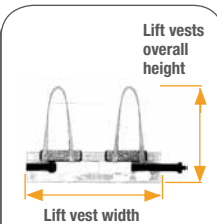

Size guide for SystemRoMedic™ lifting slings

Divided leg supports/High back

Art. No.	Product name	Material / Description	SWL	Size	Rec user weight	Sling seat measurement	Sling overall height
40800002	HighBackSling	polyester	300 kg / 660 lbs	XXS	10-25 kg / 22-55 lbs	20 cm / 8"	77 cm / 30"
40800003	HighBackSling	polyester	300 kg / 660 lbs	XS	20-35 kg / 44-77 lbs	25 cm / 10"	85 cm / 33"
40800004	HighBackSling	polyester	300 kg / 660 lbs	S	30-55 kg / 66-122 lbs	35 cm / 14"	91 cm / 36"
40800006	HighBackSling	polyester	300 kg / 660 lbs	M	50-90 kg / 110-198 lbs	45 cm / 18"	94 cm / 37"
40800007	HighBackSling	polyester	300 kg / 660 lbs	L	80-110 kg / 176-242 lbs	56 cm / 22"	98 cm / 39"
40800008	HighBackSling	polyester	300 kg / 660 lbs	XL	110-160 kg / 242-353 lbs	62 cm / 24"	98 cm / 39"
40800009	HighBackSling	polyester	300 kg / 660 lbs	XXL	130-200 kg / 287-441 lbs	70 cm / 28"	102 cm / 40"
40820002	HighBackSling	polyester net	300 kg / 660 lbs	XXS	10-25 kg / 22-55 lbs	20 cm / 8"	77 cm / 30"
40820003	HighBackSling	polyester net	300 kg / 660 lbs	XS	20-35 kg / 44-77 lbs	25 cm / 10"	85 cm / 33"
40820004	HighBackSling	polyester net	300 kg / 660 lbs	S	30-55 kg / 66-122 lbs	35 cm / 14"	91 cm / 36"
40820006	HighBackSling	polyester net	300 kg / 660 lbs	M	50-90 kg / 110-198 lbs	45 cm / 18"	94 cm / 37"
40820007	HighBackSling	polyester net	300 kg / 660 lbs	L	80-110 kg / 176-242 lbs	56 cm / 22"	98 cm / 39"
40820008	HighBackSling	polyester net	300 kg / 660 lbs	XL	110-160 kg / 242-353 lbs	62 cm / 24"	98 cm / 39"
40820009	HighBackSling	polyester net	300 kg / 660 lbs	XXL	130-200 kg / 287-441 lbs	70 cm / 28"	102 cm / 40"
40822002	HighBackSling	polyester net, <i>not reinf.</i>	300 kg / 660 lbs	XXS	10-25 kg / 22-55 lbs	20 cm / 8"	77 cm / 30"
40822003	HighBackSling	polyester net, <i>not reinf.</i>	300 kg / 660 lbs	XS	20-35 kg / 44-77 lbs	25 cm / 10"	85 cm / 33"
40822004	HighBackSling	polyester net, <i>not reinf.</i>	300 kg / 660 lbs	S	30-55 kg / 66-122 lbs	35 cm / 14"	91 cm / 36"
40822006	HighBackSling	polyester net, <i>not reinf.</i>	300 kg / 660 lbs	M	50-90 kg / 110-198 lbs	45 cm / 18"	94 cm / 37"
40822007	HighBackSling	polyester net, <i>not reinf.</i>	300 kg / 660 lbs	L	80-110 kg / 176-243 lbs	56 cm / 22"	98 cm / 39"
40822008	HighBackSling	polyester net, <i>not reinf.</i>	300 kg / 660 lbs	XL	110-160 kg / 242-353 lbs	62 cm / 24"	98 cm / 39"
40822009	HighBackSling	polyester net, <i>not reinf.</i>	300 kg / 660 lbs	XXL	130-200 kg / 287-441 lbs	70 cm / 28"	102 cm / 40"
40852002	HighBackSling	plastic net	300 kg / 660 lbs	XXS	10-25 kg / 22-55 lbs	20 cm / 8"	77 cm / 30"
40852003	HighBackSling	plastic net	300 kg / 660 lbs	XS	20-35 kg / 44-77 lbs	25 cm / 10"	85 cm / 33"
40852004	HighBackSling	plastic net	300 kg / 660 lbs	S	30-55 kg / 66-122 lbs	35 cm / 14"	91 cm / 36"
40852006	HighBackSling	plastic net	300 kg / 660 lbs	M	50-90 kg / 110-198 lbs	45 cm / 18"	94 cm / 37"
40852007	HighBackSling	plastic net	300 kg / 660 lbs	L	80-110 kg / 176-242 lbs	56 cm / 22"	98 cm / 39"
40852008	HighBackSling	plastic net	300 kg / 660 lbs	XL	110-160 kg / 242-353 lbs	62 cm / 24"	98 cm / 39"
40852009	HighBackSling	plastic net	300 kg / 660 lbs	XXL	130-200 kg / 287-441 lbs	70 cm / 28"	102 cm / 40"
40890004	HighBackSling	disposable, <i>non-woven</i>	200 kg / 440 lbs	S	30-55 kg / 66-122 lbs	35 cm / 14"	91 cm / 36"
40890006	HighBackSling	disposable, <i>non-woven</i>	200 kg / 440 lbs	M	50-90 kg / 110-198 lbs	45 cm / 18"	94 cm / 37"
40890007	HighBackSling	disposable, <i>non-woven</i>	200 kg / 440 lbs	L	80-110 kg / 176-242 lbs	56 cm / 22"	98 cm / 39"
40890008	HighBackSling	disposable, <i>non-woven</i>	200 kg / 440 lbs	XL	110-160 kg / 242-353 lbs	62 cm / 24"	98 cm / 39"
40890009	HighBackSling	disposable, <i>non-woven</i>	300 kg / 660 lbs	XXL	150-250 kg / 330-551 lbs	70 cm / 28"	102 cm / 40"
40700002	ShellHBSling	polyester	300 kg / 660 lbs	XXS	10-30 kg / 22-66 lbs	17 cm / 7"	80 cm / 31"
40700003	ShellHBSling	polyester	300 kg / 660 lbs	XS	20-35 kg / 44-77 lbs	25 cm / 10"	85 cm / 33"
40700004	ShellHBSling	polyester	300 kg / 660 lbs	S	30-55 kg / 66-122 lbs	35 cm / 14"	94 cm / 37"
40700006	ShellHBSling	polyester	300 kg / 660 lbs	M	50-90 kg / 110-198 lbs	40 cm / 16"	97 cm / 38"
40700007	ShellHBSling	polyester	300 kg / 660 lbs	L	80-120 kg / 176-265 lbs	45 cm / 18"	98 cm / 39"
40700008	ShellHBSling	polyester	300 kg / 660 lbs	XL	110-160 kg / 242-353 lbs	55 cm / 22"	100 cm / 39"
40700009	ShellHBSling	polyester	300 kg / 660 lbs	XXL	150-210 kg / 331-463 lbs	65 cm / 26"	100 cm / 39"
42520002	FlexibleSling	polyester net	300 kg / 660 lbs	XXS	10-30 kg / 22-66 lbs	20 cm / 8"	75 cm / 30"
42520003	FlexibleSling	polyester net	300 kg / 660 lbs	XS	20-35 kg / 44-77 lbs	25 cm / 10"	81 cm / 32"
42520004	FlexibleSling	polyester net	300 kg / 660 lbs	S	25-55 kg / 55-121 lbs	35 cm / 14"	90 cm / 35"
42520006	FlexibleSling	polyester net	300 kg / 660 lbs	M	50-75 kg / 110-165 lbs	45 cm / 18"	102 cm / 40"
42520007	FlexibleSling	polyester net	300 kg / 660 lbs	L	70-110 kg / 154-242 lbs	55 cm / 22"	102 cm / 40"
42520008	FlexibleSling	polyester net	300 kg / 660 lbs	XL	100-130 kg / 220-287 lbs	65 cm / 26"	104 cm / 41"
42522002	FlexibleSling	polyester net, <i>not reinf.</i>	300 kg / 660 lbs	XXS	10-30 kg / 22-66 lbs	20 cm / 8"	75 cm / 30"
42522003	FlexibleSling	polyester net, <i>not reinf.</i>	300 kg / 660 lbs	XS	20-35 kg / 44-77 lbs	25 cm / 10"	81 cm / 32"
42522004	FlexibleSling	polyester net, <i>not reinf.</i>	300 kg / 660 lbs	S	25-55 kg / 55-121 lbs	35 cm / 14"	90 cm / 35"
42522006	FlexibleSling	polyester net, <i>not reinf.</i>	300 kg / 660 lbs	M	50-75 kg / 110-165 lbs	45 cm / 18"	102 cm / 40"
42522007	FlexibleSling	polyester net, <i>not reinf.</i>	300 kg / 660 lbs	L	70-110 kg / 154-242 lbs	55 cm / 22"	102 cm / 40"
42522008	FlexibleSling	polyester net, <i>not reinf.</i>	300 kg / 660 lbs	XL	100-130 kg / 220-287 lbs	65 cm / 26"	104 cm / 41"
42800004	AmpHBSling	polyester	300 kg / 660 lbs	S	35-60 kg / 77-132 lbs	37 cm / 15"	90 cm / 35"
42800006	AmpHBSling	polyester	300 kg / 660 lbs	M	50-80 kg / 110-176 lbs	45 cm / 18"	97 cm / 38"
42800007	AmpHBSling	polyester	300 kg / 660 lbs	L	70-110 kg / 154-242 lbs	50 cm / 20"	100 cm / 39"
42800008	AmpHBSling	polyester	300 kg / 660 lbs	XL	100-130 kg / 220-286 lbs	60 cm / 24"	100 cm / 39"