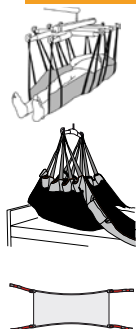

Horizontal lifting/Turning

Art. No.	Product name	Material / Description	SWL	Size	Rec user weight	Lenght	Width
46502007	StretcherSling	polyester	300 kg / 660 lbs	one size	50-200 kg / 110-441 lbs	180 cm / 71"	86 cm / 34"
46592007	StretcherSling	disposable, non-woven	300 kg / 660 lbs	one size	50-200 kg / 110-441 lbs	180 cm / 71"	86 cm / 34"
47522007	SafeHandlingSheet	polyester net	300 kg / 660 lbs	L	50-300 kg / 110-661 lbs	240 cm / 94"	115 cm / 45"
47542007	SafeHandlingSheet	pol.net/WL4W	300 kg / 660 lbs	L	50-300 kg / 110-661 lbs	240 cm / 94"	115 cm / 45"
47502008	SafeHandlingSheet	polyester	400 kg / 900 lbs	XL	50-400 kg / 110-881 lbs	240 cm / 94"	115 cm / 45"
47502009	SafeHandlingSheet	polyester, reinf.	570 kg / 1250 lbs	XXL	50-570 kg / 110-1257 lbs	240 cm / 94"	130 cm / 51"
47512006	SafeHandlingSheet	disposable, cotton	300 kg / 660 lbs	M	50-300 kg / 110-661 lbs	175 cm / 69"	112 cm / 44"
47512007	SafeHandlingSheet	disposable, cotton	300 kg / 660 lbs	L	50-300 kg / 110-661 lbs	220 cm / 87"	135 cm / 53"
47512008	SafeHandlingSheet	disposable, cotton	400 kg / 900 lbs	XL	50-300 kg / 110-661 lbs	220 cm / 87"	135 cm / 53"
47512009	SafeHandlingSheet	disposable, cotton	570 kg / 1250 lbs	XXL	50-300 kg / 110-661 lbs	220 cm / 87"	160 cm / 63"
49592000	TurningSling, two loops	disposable, non-woven	250 kg / 550 lbs	one size	50-250 kg / 110-551 lbs	-	-
49592005	TurningSling, one loop	disposable, non-woven	250 kg / 550 lbs	one size	50-250 kg / 110-551 lbs	-	-

Rising/Standing with MiniLift