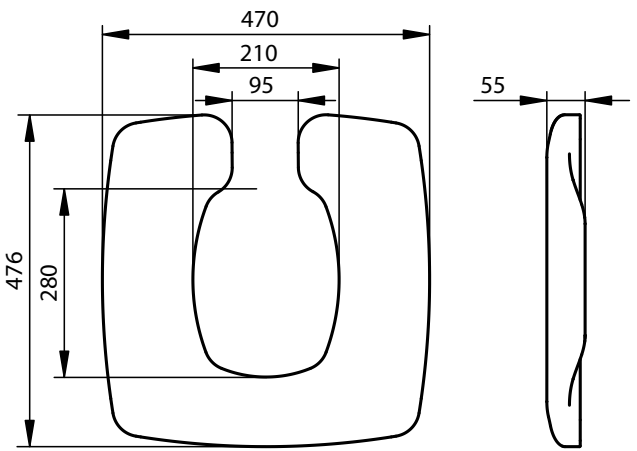

## Soft toilet seats LI0121.9040-00, LI0121.9150-00, LI 0121.9170-00

All measurements are in mm.

LI 0121.9040-00

LI 0121.9150-00

LI 0121-9170-00