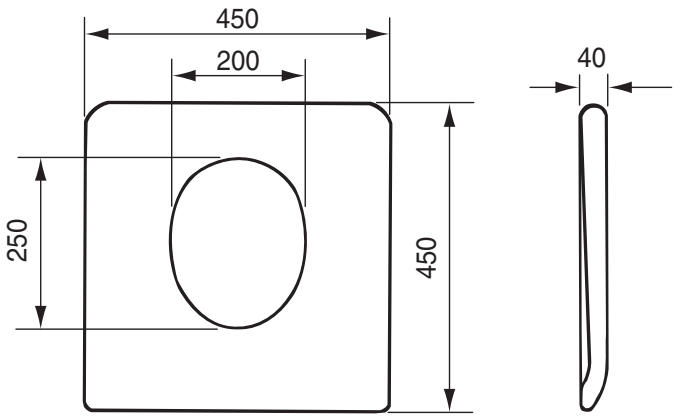

# Technical drawings

## Soft toilet seats LI0121.9040-00, LI0121.9150-00, LI 0121.9170-00

All measurements are in mm.

LI 0121.9040-00

LI 0121.9150-00

LI 0121-9170-00