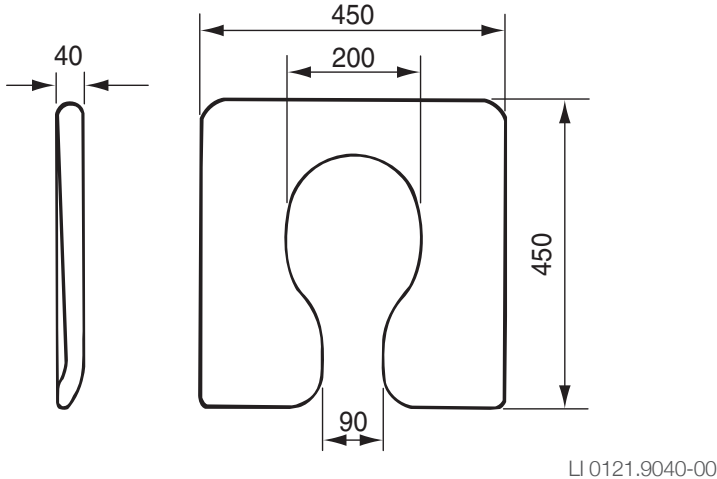

# Technical drawings

## Soft toilet seats LI0121.9040-00, LI0121.9150-00, LI 0121.9170-00

All measurements are in mm.

LI 0121.9040-00

LI 0121.9150-00

LI 0121-9170-00