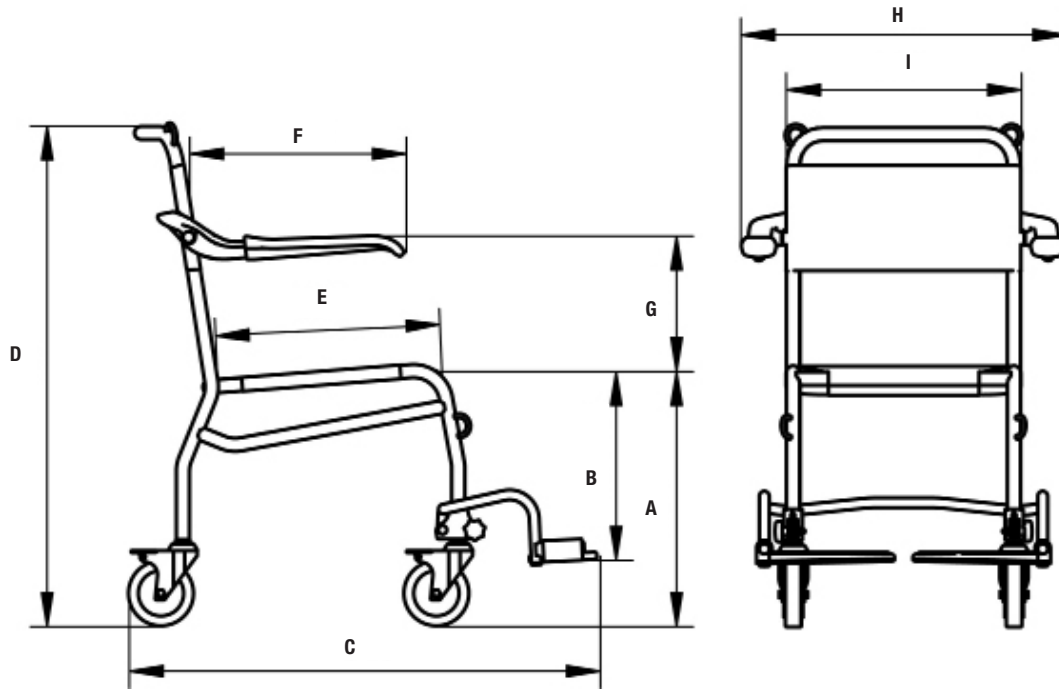

Technical drawings

Swimming pool hoist chair, mobile

Article no:

LI2141.108 - Swimming pool hoist chair, mobile

	mm	inch
A	490	19.3"
B	280-360	11"-14.2"
C	900	35.4"
D	960	37.8"
E	450	17.7"
F	415	16.3"
G	250	9.8"
H	625	24.6"
I	450	17.7"